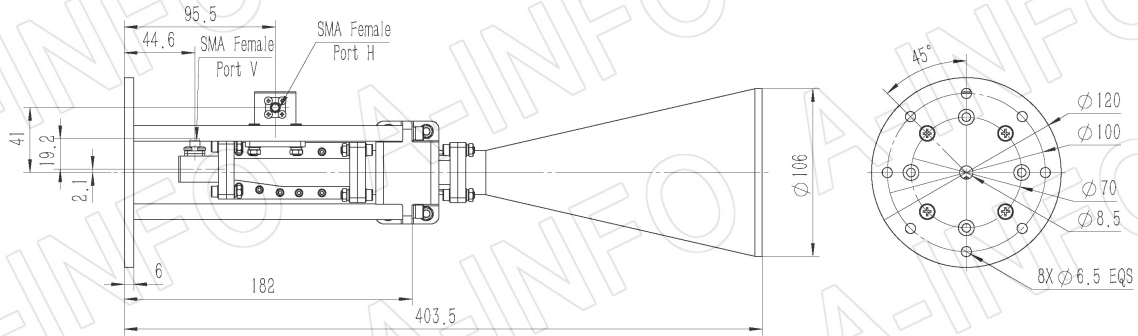

## Technical Specification

Frequency Range(GHz)	12.0 – 15.0
Waveguide	WR75
Gain(dBi)	20 Typ.
Polarization	Dual Linear
3dB Beamwidth(deg)	E Plane: 13 Typ.
	H Plane: 16 Typ.
Cross Pol. Isolation(dB)	45 Typ.
Port to Port Isolation(dB)	55 Typ. ; 45 Min.
VSWR	A Type: 1.8:1 Max.
	C Type: 2.0:1 Max.
Output	A Type: FBP120(UBR120)
	C Type: SMA-Female or N-Female or TNC-Female or 7mm or 3.5mm-Female
Material	Al
Finish	Silver Plated and Chemical Conversion Coating, Gray Paint
Size(mm)	A Type: 106 x 106 x 339
	C Type: 106 x 106 x 369
Net Weight(Kg)	A Type: 0.48 Around
	C Type: 0.58 Around

## Outline Drawing (Size: mm)

FBP120 Output (P/N: LB-CNH-75-20-T26-A)

## SMA-Female Output (P/N: LB-CNH-75-20-T26-C-SF)

For N-Female, TNC-Female, 7mm or 3.5mm-Female output outline drawing, please contact A-INFO.

## SMA-Female Output with Round Mounting Bracket (Option, P/N: LB-CNH-75-10-MB)

For N-Female, TNC-Female, 7mm or 3.5mm-Female output outline drawing, please contact A-INFO.