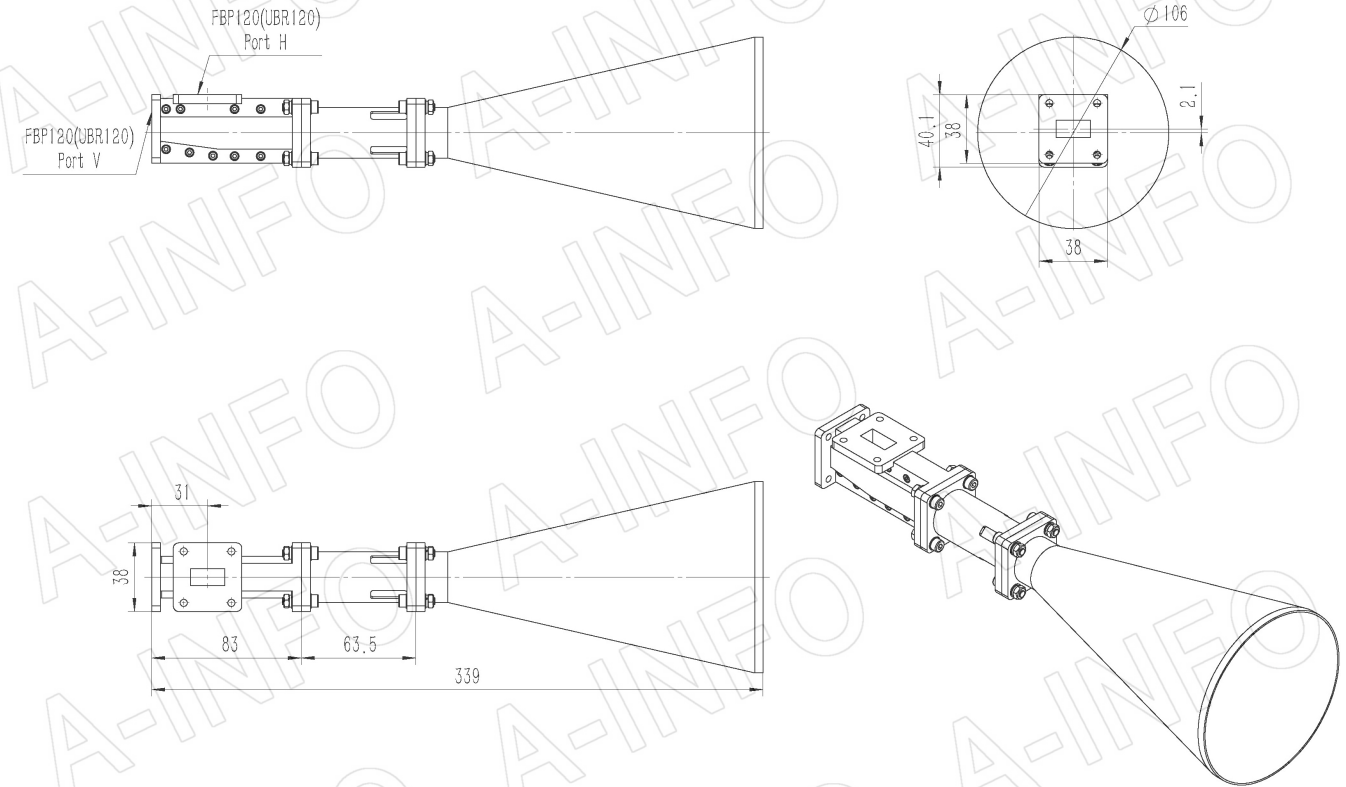

## Technical Specification

Frequency Range(GHz)	12.0 – 15.0
Waveguide	WR75
Gain(dBi)	20 Typ.
Polarization	Dual Linear
3dB Beamwidth(deg)	E Plane: 13 Typ.
	H Plane: 16 Typ.
Cross Pol. Isolation(dB)	45 Typ.
Port to Port Isolation(dB)	55 Typ. ; 45 Min.
VSWR	A Type: 1.8:1 Max.
	C Type: 2.0:1 Max.
Output	A Type: FBP120(UBR120)
	C Type: SMA-Female or N-Female or TNC-Female or 7mm or 3.5mm-Female
Material	Al
Finish	Silver Plated and Chemical Conversion Coating, Gray Paint
Size(mm)	A Type: 106 x 106 x 339
	C Type: 106 x 106 x 369
Net Weight(Kg)	A Type: 0.48 Around
	C Type: 0.58 Around

## Outline Drawing (Size: mm)

FBP120 Output (P/N: LB-CNH-75-20-T26-A)

## SMA-Female Output (P/N: LB-CNH-75-20-T26-C-SF)

For N-Female, TNC-Female, 7mm or 3.5mm-Female output outline drawing, please contact A-INFO.

## SMA-Female Output with Round Mounting Bracket (Option, P/N: LB-CNH-75-10-MB)

For N-Female, TNC-Female, 7mm or 3.5mm-Female output outline drawing, please contact A-INFO.