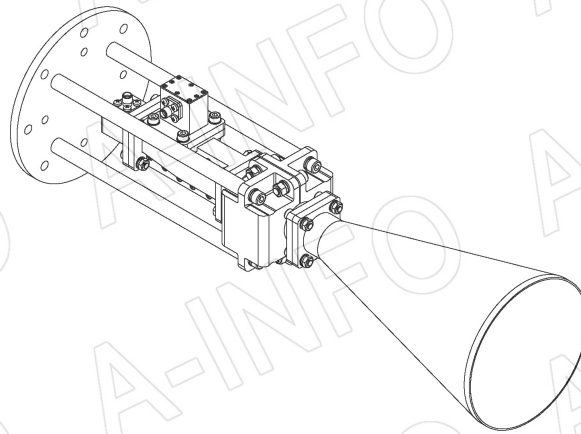

## Outline Drawing (Size: mm)

FBP120 Output (P/N: LB-CNH-75-20-T26-A)

## SMA-Female Output (P/N: LB-CNH-75-20-T26-C-SF)

For N-Female, TNC-Female, 7mm or 3.5mm-Female output outline drawing, please contact A-INFO.

## SMA-Female Output with Round Mounting Bracket (Option, P/N: LB-CNH-75-10-MB)

For N-Female, TNC-Female, 7mm or 3.5mm-Female output outline drawing, please contact A-INFO.