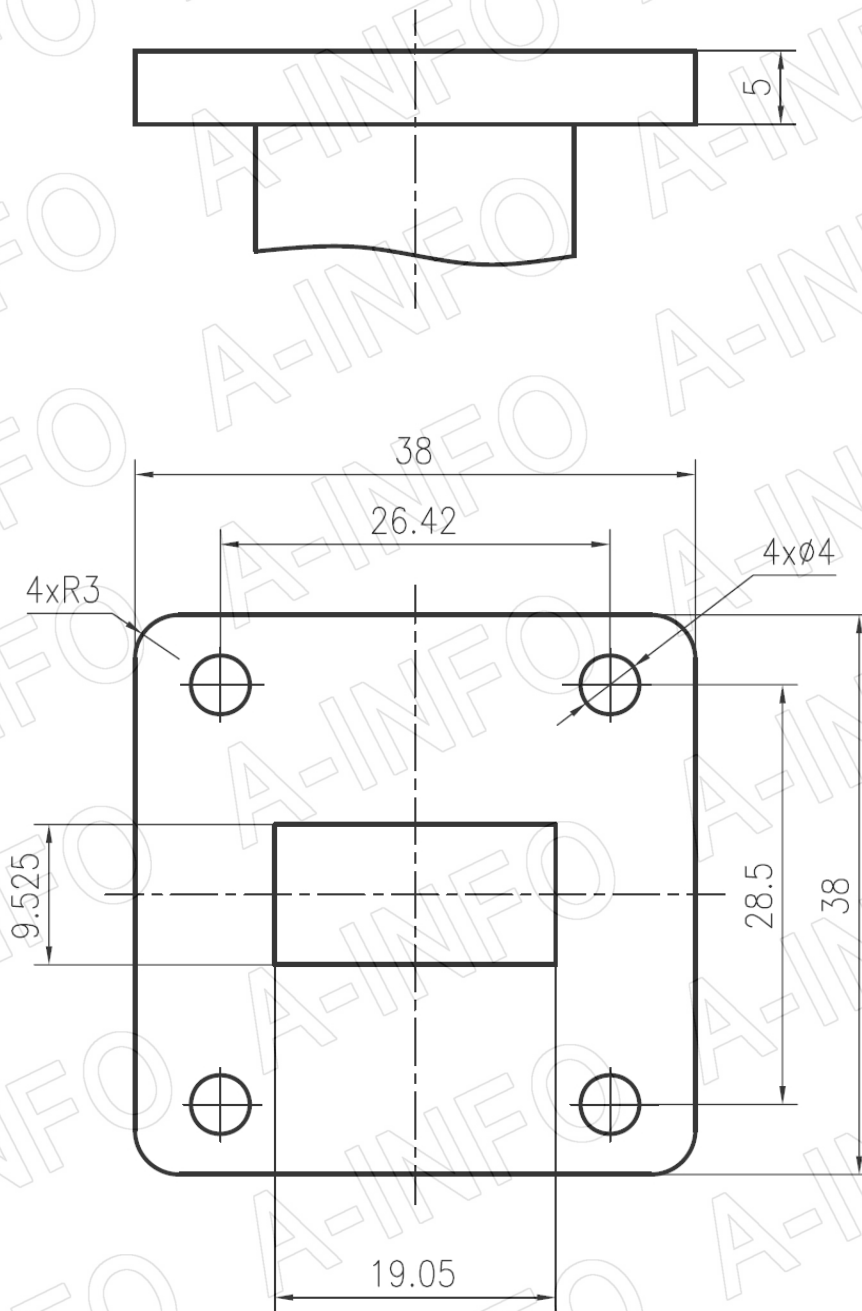

## Outline Drawing (Size: mm)

FBP120 Output (P/N: LB-CNH-75-20-T26-A)

## SMA-Female Output (P/N: LB-CNH-75-20-T26-C-SF)

For N-Female, TNC-Female, 7mm or 3.5mm-Female output outline drawing, please contact A-INFO.

## SMA-Female Output with Round Mounting Bracket (Option, P/N: LB-CNH-75-10-MB)

For N-Female, TNC-Female, 7mm or 3.5mm-Female output outline drawing, please contact A-INFO.

## Flange Drawing (Size: mm)

**FBP120**