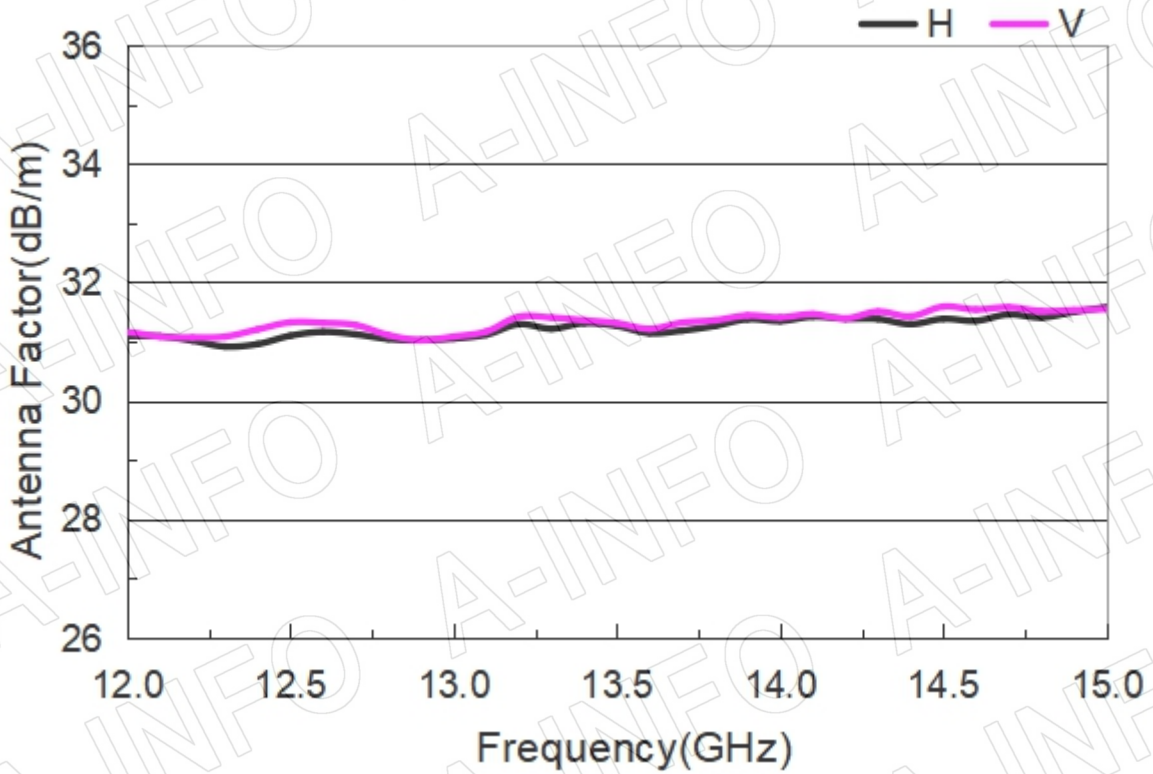

Test Results

1. Gain & Antenna Factor