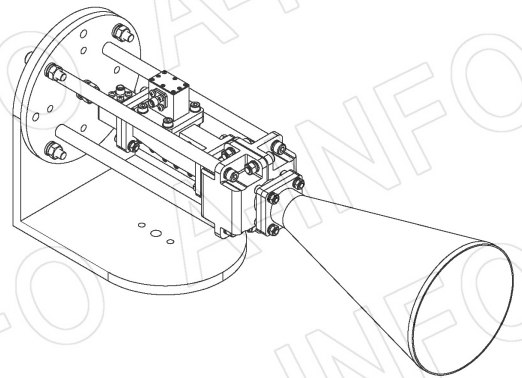

SMA-Female Output with L Type Mounting Bracket (Option, P/N: LB-CNH-75-10-MBL)

For N-Female, TNC-Female, 7mm or 3.5mm-Female output outline drawing, please contact A-INFO.