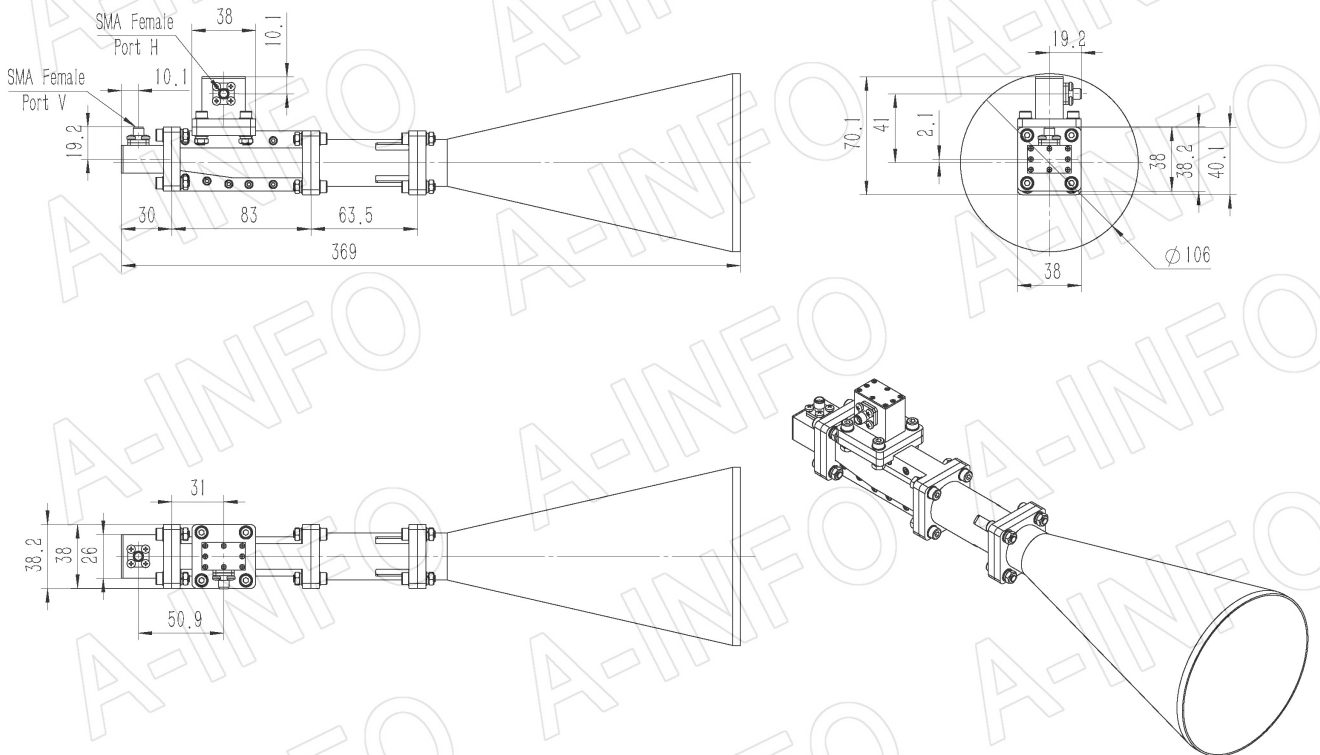

## Technical Specification

Frequency Range(GHz)	12.0 – 15.0
Waveguide	WR75
Gain(dBi)	20 Typ.
Polarization	Dual Linear
3dB Beamwidth(deg)	E Plane: 13 Typ.
	H Plane: 16 Typ.
Cross Pol. Isolation(dB)	45 Typ.
Port to Port Isolation(dB)	55 Typ. ; 45 Min.
VSWR	A Type: 1.8:1 Max.
	C Type: 2.0:1 Max.
Output	A Type: FBP120(UBR120)
	C Type: SMA-Female or N-Female or TNC-Female or 7mm or 3.5mm-Female
Material	Al
Finish	Silver Plated and Chemical Conversion Coating, Gray Paint
Size(mm)	A Type: 106 x 106 x 339
	C Type: 106 x 106 x 369
Net Weight(Kg)	A Type: 0.48 Around
	C Type: 0.58 Around

## Outline Drawing (Size: mm)

FBP120 Output (P/N: LB-CNH-75-20-T26-A)

## SMA-Female Output (P/N: LB-CNH-75-20-T26-C-SF)

For N-Female, TNC-Female, 7mm or 3.5mm-Female output outline drawing, please contact A-INFO.

## SMA-Female Output with Round Mounting Bracket (Option, P/N: LB-CNH-75-10-MB)

For N-Female, TNC-Female, 7mm or 3.5mm-Female output outline drawing, please contact A-INFO.