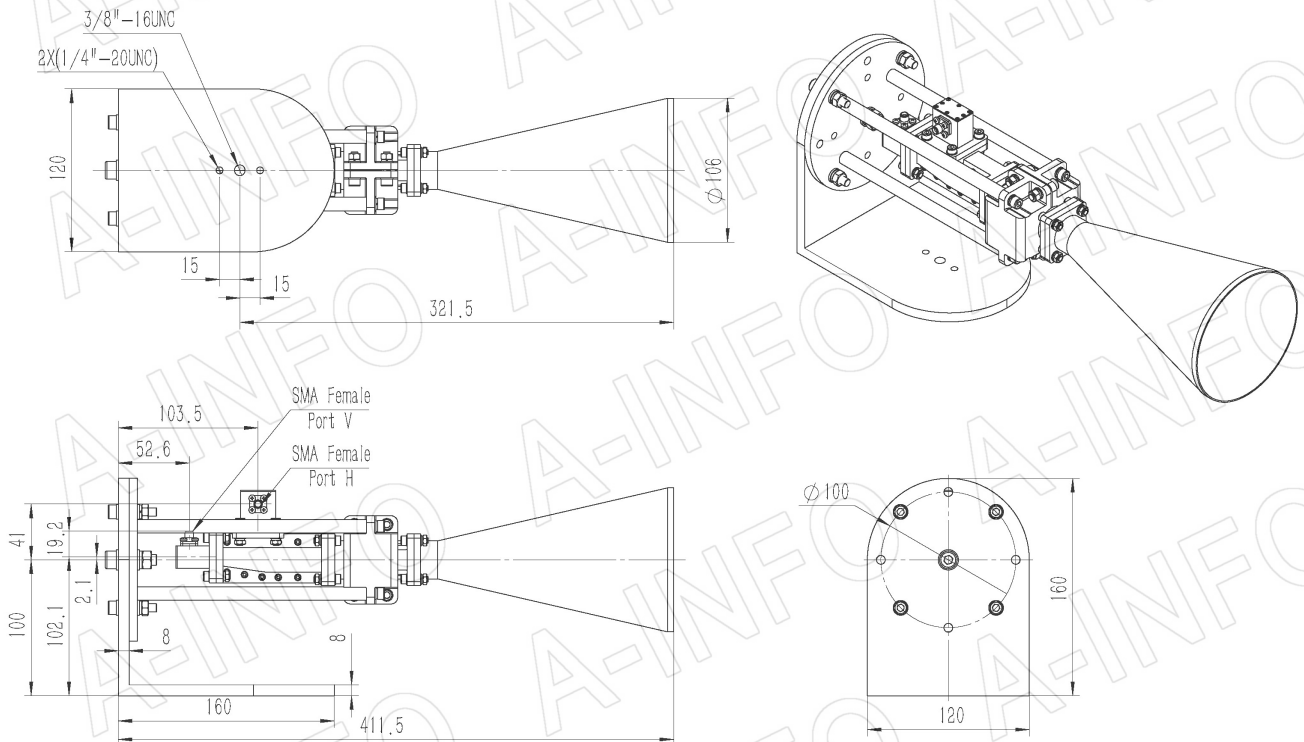

## Outline Drawing (Size: mm)

FBP120 Output (P/N: LB-CNH-75-20-T26-A)

## SMA-Female Output (P/N: LB-CNH-75-20-T26-C-SF)

For N-Female, TNC-Female, 7mm or 3.5mm-Female output outline drawing, please contact A-INFO.

## SMA-Female Output with Round Mounting Bracket (Option, P/N: LB-CNH-75-10-MB)

For N-Female, TNC-Female, 7mm or 3.5mm-Female output outline drawing, please contact A-INFO.

## SMA-Female Output with L Type Mounting Bracket (Option, P/N: LB-CNH-75-10-MBL)

For N-Female, TNC-Female, 7mm or 3.5mm-Female output outline drawing, please contact A-INFO.